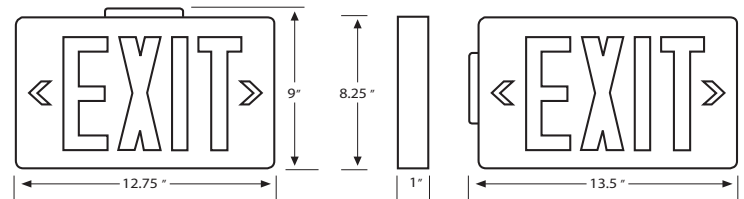

## FEATURES

- Made to withstand extreme temperatures ( -67° F to 176° F)
- Explosion-proof
- Weather-proof
- Wet location listed
- UV Stabilized
- UL Listed (924 Standard)
- NFPA Life Safety Code 101
- Universal top or side mounting bracket included
- Flame Retardant
- No maintenance
- ABS frame is injection molded
- Easy installation, no wires
- Letter-shaped light tubes give the best light in the industry
- Concealed mounting
- Suitable for floor proximity mounting
- Warranty against defects for the life of the sign
- No electricity, no batteries

## DIMENSIONS

Letters are 6" H Stroke is 3/4" (Standard Exit)